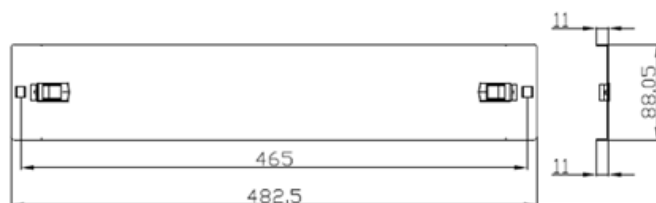

### DESCRIPTION:

Netshop 19inch Toolless Blanking Panels are designed to simply clip into position, as these blanking panels do not require additional tools or fixings to remove or replace them. These are available in 1u, 2u and 4u

### TECHNICAL DRAWING

1u

2u

4u