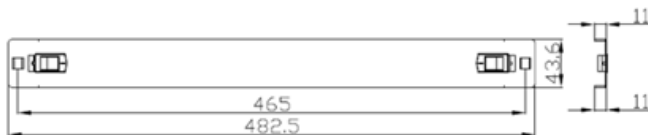

TECHNICAL DRAWING

1u

2u