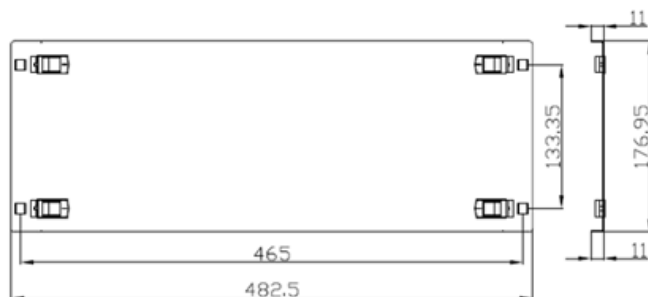

### TECHNICAL DRAWING

1u

2u

4u

### ORDERING INFORMATION

Product Code	Description
72-2601	1u 19inch Quick Fit Toolless Blanking Panel Black
72-2602	2u 19inch Quick Fit Toolless Blanking Panel Black
72-2604	4u 19inch Quick Fit Toolless Blanking Panel Black