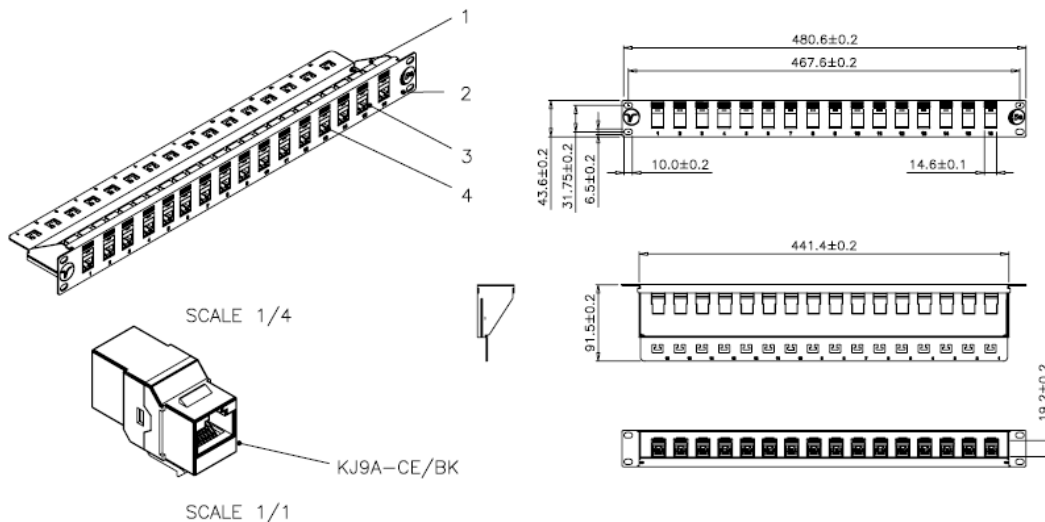

### FEATURES:

- Cat5e UTP Coupler Panel
- 1U
- Black
- Available in 16, 24 and 48 port
- Removable rear cable management bar
- Easy installation – no punch down required

### DESCRIPTION:

Netshop Cat5e Through Coupler Patch Panel is capable of data rates up to 1Gb/sec. It incorporates a removable rear cable management bar and comes complete with cable ties. Installation could not be simpler. Just plug in your patch cables – no punch downs required. Available in 16, 24 and 48 port versions.

### SPECIFICATIONS

Panel: 1.5mm thickness with black colour painted  
 Coupler: Cat5e Inline coupler Keystone Jack

### ORDERING INFORMATION

Part Code	Description
72-3384	16 Port Cat5e UTP 1u Coupler Panel
72-3385	24 Port Cat5e UTP 1u Coupler Panel
72-3386	48 Port Cat5e UTP 2u Coupler Panel