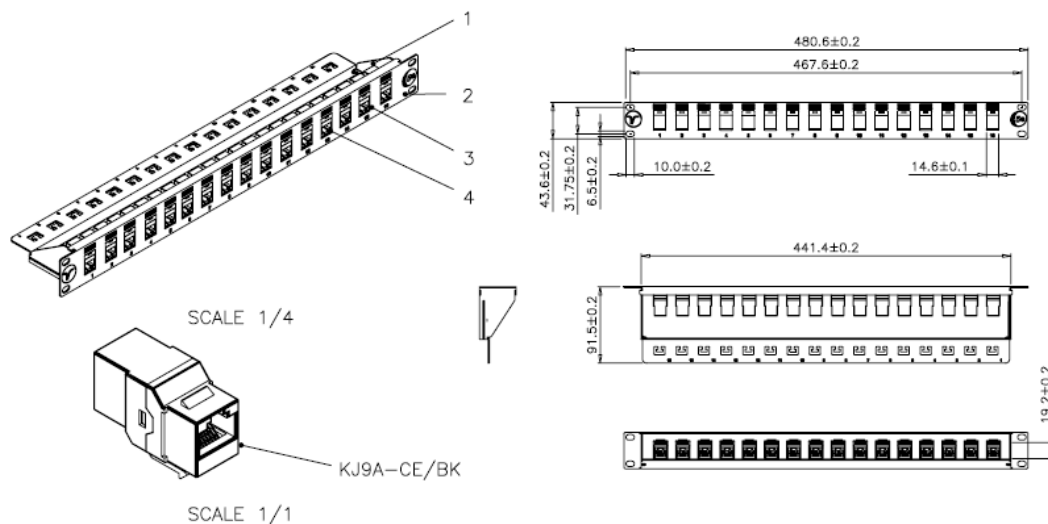

### FEATURES:

- Cat5e UTP Coupler Panel
- 1U
- Black
- Available in 16, 24 and 48 port
- Removable rear cable management bar
- Easy installation – no punch down required

### DESCRIPTION:

Netshop Cat5e Through Coupler Patch Panel is capable of data rates up to 1Gb/sec. It incorporates a removable rear cable management bar and comes complete with cable ties. Installation could not be simpler. Just plug in your patch cables – no punch downs required. Available in 16, 24 and 48 port versions.

### SPECIFICATIONS

Panel: 1.5mm thickness with black colour painted

Coupler: Cat5e Inline coupler Keystone Jack

### ORDERING INFORMATION

Part Code	Description
72-3384	16 Port Cat5e UTP 1u Coupler Panel
72-3385	24 Port Cat5e UTP 1u Coupler Panel
72-3386	48 Port Cat5e UTP 2u Coupler Panel