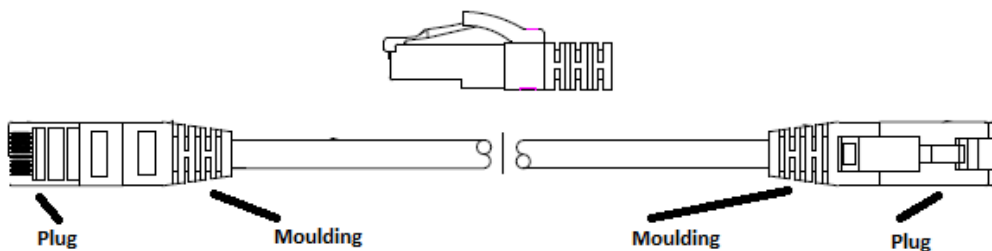

FEATURES:

- Category 5e Network Patch Lead
- Individually Bagged
- Flush Moulded Strain Relief Snagless Boot
- Stranded Copper 24 AWG
- Available in 10 different colours
- Constructed with RJ45 plugs
- 10/100/1000 Base-T Gigabit Ethernet

DESCRIPTION:

Netshop LSOH Category 5e U/UTP cables are manufactured, tested and verified to the ISO11801 Class D+ and ANSI/EIA/TIA standards for enhanced performance. They are constructed with RJ45 plugs and high quality stranded Cat5e LSOH cable. These are available in 9 different lengths and manufactured in 10 colours.

SPECIFICATIONS

Conductor – Stranded Copper 7/0.2 24 AWG

Jacket – LSOH IEC 60332-3

TECHNICAL DRAWING

ORDERING INFORMATION

	PINK RAL 4003	GREY RAL 7047	RED RAL 3018	GREEN PANTONE 7482C	BLUE PANTONE 7468C	YELLOW RAL 1018	BLACK RAL 9011	VIOLET PANTONE 7679C	WHITE RAL 9003	ORANGE RAL 2012
0.5M	L67-0005	L67-1005	L67-2005	L67-3005	L67-4005	L67-5005	L67-6005	L67-7005	L67-8005	L67-9005
1M	L67-0010	L67-1010	L67-2010	L67-3010	L67-4010	L67-5010	L67-6010	L67-7010	L67-8010	L67-9010
1.5M								L67-7015		
2M	L67-0020	L67-1020	L67-2020	L67-3020	L67-4020	L67-5020	L67-6020	L67-7020	L67-8020	L67-9020
2.5M		L67-1025	L67-2025	L67-3025	L67-4025	L67-5025				
3M	L67-0030	L67-1030	L67-2030	L67-3030	L67-4030	L67-5030	L67-6030	L67-7030	L67-8030	L67-9030
4M	L67-0040	L67-1040	L67-2040	L67-3040	L67-4040	L67-5040	L67-6040	L67-7040	L67-8040	L67-9040
5M	L67-0050	L67-1050	L67-2050	L67-3050	L67-4050	L67-5050	L67-6050	L67-7050	L67-8050	L67-9050
8M	L67-0080	L67-1080	L67-2080	L67-3080	L67-4080	L67-5080	L67-6080	L67-7080	L67-8080	L67-9080
10M	L67-0100	L67-1100	L67-2100	L67-3100	L67-4100	L67-5100	L67-6100	L67-7100	L67-8100	L67-9100