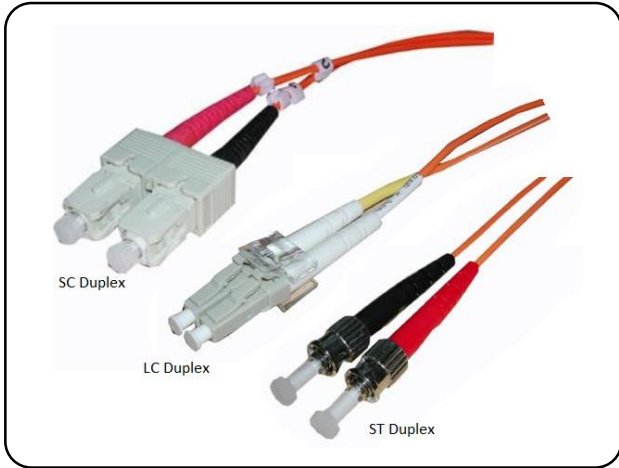

Fibre Optic Duplex Patch Leads – OM1 Multimode 62.5/125

FEATURES

- ✓ Low Smoke Zero Halogen (LSOH)
- ✓ High Quality Connectors
- ✓ 100% Optical Test
- ✓ Individually Bagged and Labelled

DESCRIPTION

Velocity OM1 Fibre Optic cables are manufactured, 100 % tested and verified to the latest datacomms and CATV applications. These cables are available in lengths from 0.5m up to 30m and in ST, SC and LC configurations.

APPLICATIONS

- ✓ Datacomms
- ✓ CATV

SPECIFICATION

- ✓ Cable Diameter – 3.0mm
- ✓ Jacket – IEC332-1 LSOH
- ✓ RX and TX Identification – A & B Rings

COLOURS AVAILABLE

-  Orange RAL
-  Grey RAL

Other Jacket colours available upon request