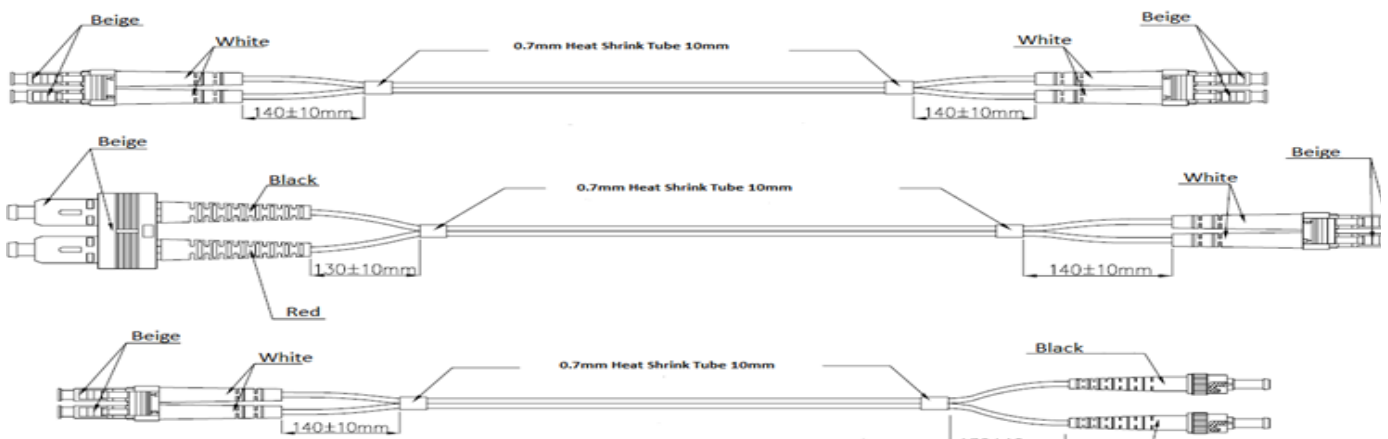

Fibre Optic Duplex Patch Leads – OM1 Multimode 62.5/125

FEATURES

- ✓ Low Smoke Zero Halogen (LSOH)
- ✓ High Quality Connectors
- ✓ 100% Optical Test
- ✓ Individually Bagged and Labelled

DESCRIPTION

Velocity OM1 Fibre Optic cables are manufactured, 100 % tested and verified to the latest datacomms and CATV applications. These cables are available in lengths from 0.5m up to 30m and in ST, SC and LC configurations.

APPLICATIONS

- ✓ Datacomms
- ✓ CATV

SPECIFICATION

- ✓ Cable Diameter – 3.0mm
- ✓ Jacket – IEC332-1 LSOH
- ✓ RX and TX Identification – A & B Rings

COLOURS AVAILABLE

-  Orange RAL
-  Grey RAL

Other Jacket colours available upon request