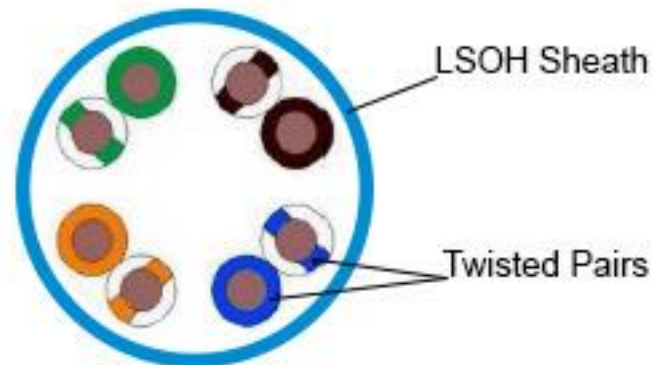

Maxxam Cat 5e U/UTP Cable

- Standards compliant
- Small Overall Diameter
- Excellent Crosstalk Performance
- 305m Reelex Box
- CPR Compliant versions to Dca-s1a,d1,a1 standards.

Features:

- U/UTP Construction
- Blue LSZH Sheath
- 5.0mm Overall Diameter
- Excellent NEXT and Return Loss Performance
- Metre marked from 305m to 1m for easy assessment of remaining cable
- Supplied in 305m 'Reelex' box for ease and speed of installation

Product Overview:

The Maxxam Cat 5e U/UTP Cable offers Cat 5e standards compliant performance and supports high speed protocols up to 1G Ethernet. The cable is backwards compatible to all preceding cabling categories, ensuring support of all IP applications designed to run over them.

The overall diameter of just 5mm enables tighter bend radii (just 20mm after installation) and facilitates the installation of more cables in a given size of containment.

Supplied in 305m Reelex Box, multiple cables are easily installed without the need for axle stands and the 305m to 1m cable metre marking makes it easy to determine precisely how much cable remains in a box.

Technical Data:

Standards Compliant	ANSI/TIA-568-C.2, ISO/IEC 11801, BS EN 50173
Overall Diameter	5.0mm
Sheath Material	LSZH, IEC60332-1
Conductor Material	Bare Copper, 23AWG
Pulling Force	Max. 100N
Temperature Range - Storage - Installation - Operation	-40 to +70°C 0 to 50°C -40 to 60°C
Mean Characteristic Impedance	100 Ohms \pm 5 Ohms @ 100MHz
Max. Delay Skew @ 100MHz	45 nsecs/100m
Nominal Velocity of Propagation (NVP)	69%