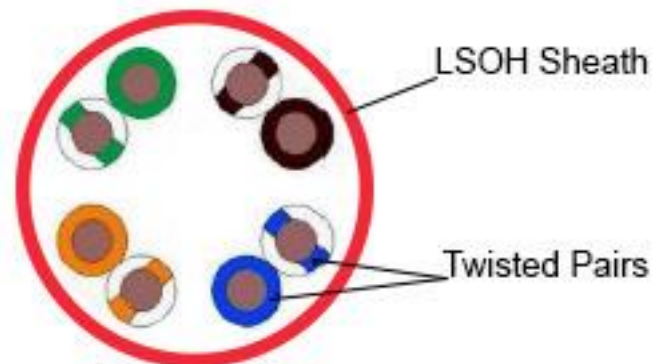

Maxxam Cat 5e U/UTP Cable

- Standards compliant
- Small Overall Diameter
- Excellent Crosstalk Performance
- 305m Reelex Box
- CPR Compliant versions to Dca-s1a,d1,a1 standards.

Features:

- U/UTP Construction
- Red LSZH Sheath 5.0mm
- Overall Diameter
- Excellent NEXT and Return Loss Performance
- Metre marked from 305m to 1m for easy assessment of remaining cable
- Supplied in 305m 'Reelex' box for ease and speed of installation

Product Overview:

The Maxxam Cat 5e U/UTP Cable offers Cat 5e standards compliant performance and supports high speed protocols up to 1G Ethernet. The cable is backwards compatible to all preceding cabling categories, ensuring support of all IP applications designed to run over them.

The overall diameter of just 5mm enables tighter bend radii (just 20mm after installation) and facilitates the installation of more cables in a given size of containment.

Supplied in 305m Reelex Box, multiple cables are easily installed without the need for axle stands and the 305m to 1m cable metre marking makes it easy to determine precisely how much cable remains in a box.

Technical Data:

Standards Compliant	ANSI/TIA-568-C.2, ISO/IEC 11801, BS EN 50173
Overall Diameter	5.0mm
Sheath Material	LSZH, IEC60332-1
Conductor Material	Bare Copper, 23AWG
Pulling Force	Max. 100N
Temperature Range	
- Storage	-40 to +70°C
- Installation	0 to 50°C
- Operation	-40 to 60°C
Mean Characteristic Impedance	100 Ohms \pm 5 Ohms @ 100MHz
Max. Delay Skew @ 100MHz	45 nsecs/100m
Nominal Velocity of Propagation (NVP)	69%