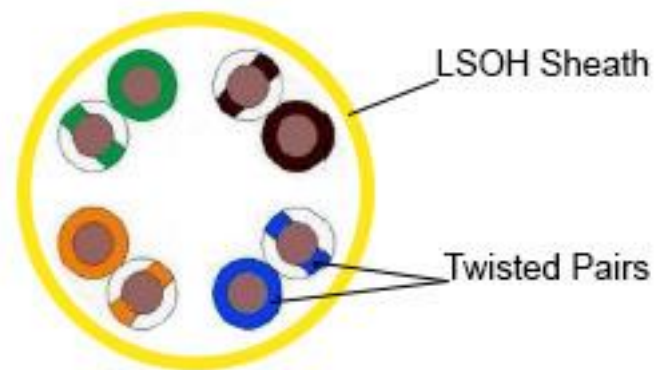

Maxxam Cat 5e U/UTP Cable

- Standards compliant
- Small Overall Diameter
- Excellent Crosstalk Performance
- 305m Reelex Box
- CPR Compliant versions to Dca-s1a,d1,a1 standards.

Features:

- U/UTP Construction
- Yellow LSZH Sheath
- 5.0mm Overall Diameter
- Excellent NEXT and Return Loss Performance
- Metre marked from 305m to 1m for easy assessment of remaining cable
- Supplied in 305m 'Reelex' box for ease and speed of installation

Product Overview:

The Maxxam Cat 5e U/UTP Cable offers Cat 5e standards compliant performance and supports high speed protocols up to 1G Ethernet. The cable is backwards compatible to all preceding cabling categories, ensuring support of all IP applications designed to run over them.

The overall diameter of just 5mm enables tighter bend radii (just 20mm after installation) and facilitates the installation of more cables in a given size of containment.

Supplied in 305m Reelex Box, multiple cables are easily installed without the need for axle stands and the 305m to 1m cable metre marking makes it easy to determine precisely how much cable remains in a box.

Technical Data:

Standards Compliant	ANSI/TIA-568-C.2, ISO/IEC 11801, BS EN 50173
Overall Diameter	5.0mm
Sheath Material	LSZH, IEC60332-1
Conductor Material	Bare Copper, 23AWG
Pulling Force	Max. 100N
Temperature Range	
- Storage	-40 to +70°C
- Installation	0 to 50°C
- Operation	-40 to 60°C
Mean Characteristic Impedance	100 Ohms \pm 5 Ohms @ 100MHz
Max. Delay Skew @ 100MHz	45 nsecs/100m
Nominal Velocity of Propagation (NVP)	69%