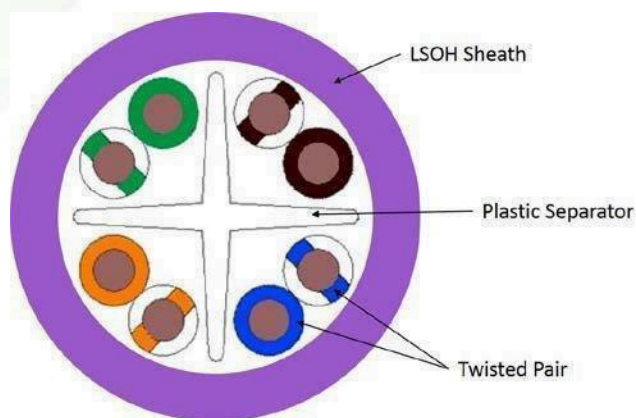

## Maxxam Cat 6 U/UTP Cable - LSZH

- Standards compliant
- Small Overall Diameter
- Excellent Crosstalk Performance
- 305m Reelex Box
- CPR Compliant to Dca-s1a ,d1,a1 standards

### Features:

- U/UTP Construction
- LSZH Sheath (various colours)
- 6.1mm Overall Diameter (Dca Version)
- Excellent NEXT and Return Loss Performance
- Metre marked from 305m to 1m for easy assessment of remaining cable Supplied in 305m 'Reelex' box for ease and speed of installation

### Product Overview:

The Maxxam Cat 6 U/UTP Cable offers Cat 6 standards compliant performance and supports high speed protocols up to 1G Ethernet. The cable is backwards compatible to all preceding cabling categories, ensuring support of all IP applications designed to run over them.

The U/UTP construction has a plastic central separator that ensures excellent NEXT performance. The overall diameter of just 6.1mm enables tighter bend radii (just 24mm after installation) and facilitates the installation of more cables in a given size of containment.