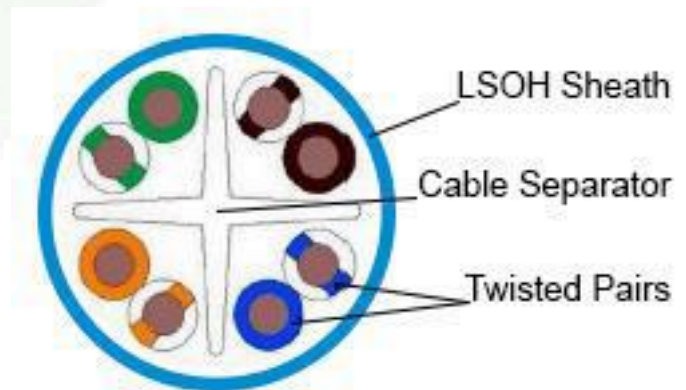

Maxxam Cat 6 U/UTP Cable - LSZH

- Standards compliant
- Small Overall Diameter
- Excellent Crosstalk Performance
- 305m Reelex Box
- CPR Compliant versions to Dca-s1a, d1, a1 standards

Features:

- U/UTP Construction
- LSZH Sheath (various colours)
- 6.1mm Overall Diameter (Dca Version)
- Excellent NEXT and Return Loss
- Performance Metre marked from 305m to 1m for easy assessment of remaining cable
- Supplied in 305m 'Reelex' box for ease and speed of installation

Product Overview:

The Maxxam Cat 6 U/UTP Cable offers Cat 6 standards compliant performance and supports high speed protocols up to 1G Ethernet. The cable is backwards compatible to all preceding cabling categories, ensuring support of all IP applications designed to run over them.

The U/UTP construction has a plastic central separator that ensures excellent NEXT performance. The overall diameter of just 6.1mm enables tighter bend radii (just 24mm after installation) and facilitates the installation of more cables in a given size of containment.

Technical Data:

Standards Compliant	ANSI/TIA-568-C.2, ISO/IEC 11801, BS EN 50173
Overall Diameter	6.1mm (Dca Version)
Sheath Material	LSZH, IEC60332-1
Conductor Material	Bare Solid Copper, 23AWG
Pulling Force	Max. 100N
Temperature Range	
- Storage	-40 to +70°C
- Installation	0 to 50°C
- Operation	-40 to 60°C
Mean Characteristic Impedance	100 Ohms \pm 5 Ohms @ 100MHz
Max. Delay Skew @ 100MHz	45 nsecs/100m
Nominal Velocity of Propagation (NVP)	69%