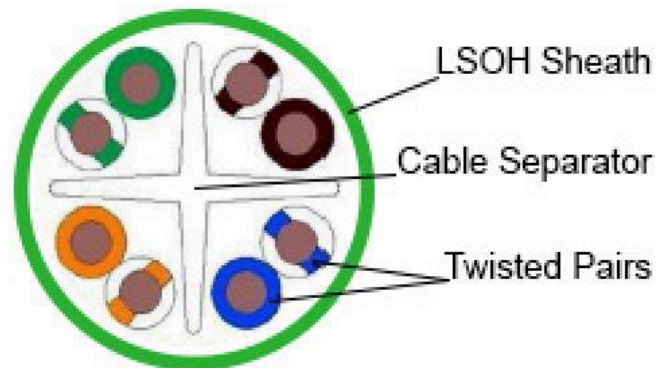

Maxxam Cat 6 U/UTP Cable - LSZH

- Standards compliant
- Small Overall Diameter
- Excellent Crosstalk Performance
- 305m Reelex Box
- CPR Compliant versions to Dca-s1a, d1, a1 standards

Features:

- U/UTP Construction
- LSZH Green Sheath
- 6.1mm Overall Diameter (Dca Version)
- Excellent NEXT and Return Loss Performance
- Metre marked from 305m to 1m for easy assessment of remaining cable Supplied in 305m 'Reelex' box for ease and speed of installation

Product Overview:

The Maxxam Cat 6 U/UTP Cable offers Cat 6 standards compliant performance and supports high speed protocols up to 1G Ethernet. The cable is backwards compatible to all preceding cabling categories, ensuring support of all IP applications designed to run over them.

The U/UTP construction has a plastic central separator that ensures excellent NEXT performance. The overall diameter of just 6.1mm enables tighter bend radii (just 24mm after installation) and facilitates the installation of more cables in a given size of containment.

Technical Data:

Standards Compliant	ANSI/TIA-568-C.2, ISO/IEC 11801, BS EN 50173
Overall Diameter	6.1mm (Dca Version)
Sheath Material	LSZH, IEC60332-1
Conductor Material	Bare Solid Copper, 23AWG
Pulling Force	Max. 100N
Temperature Range	
- Storage	-40 to +70°C
- Installation	0 to 50°C
- Operation	-40 to 60°C
Mean Characteristic Impedance	100 Ohms \pm 5 Ohms @ 100MHz
Max. Delay Skew @ 100MHz	45 nsecs/100m
Nominal Velocity of Propagation (NVP)	69%