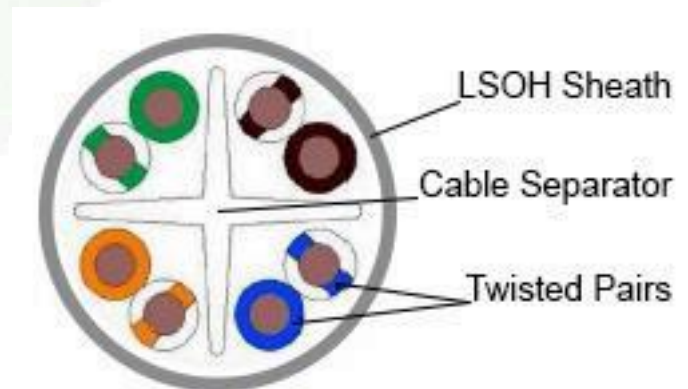

Maxxam Cat 6 U/UTP Cable - LSZH

- Standards compliant
- Small Overall Diameter
- Excellent Crosstalk Performance
- 305m Reelex Box
- CPR Compliant versions to Dca-s1a,d1,a1 standards

Features:

- U/UTP Construction
 - LSZH Grey Sheath
 - 6.1mm Overall Diameter (Dca Version)
 - Excellent NEXT and Return Loss Performance
 - Metre marked from 305m to 1m for easy assessment of remaining cable
- Supplied in 305m 'Reelex' box for ease and speed of installation

Product Overview:

The Maxxam Cat 6 U/UTP Cable offers Cat 6 standards compliant performance and supports high speed protocols up to 1G Ethernet. The cable is backwards compatible to all preceding cabling categories, ensuring support of all IP applications designed to run over them.

The U/UTP construction has a plastic central separator that ensures excellent NEXT performance. The overall diameter of just 6.1mm enables tighter bend radii (just 24mm after installation) and facilitates the installation of more cables in a given size of containment.

Supplied in 305m Reelex Box, multiple cables are easily installed without the need for axle stands and the 305m to 1m cable metre marking makes it easy to determine precisely how much cable remains in a box.