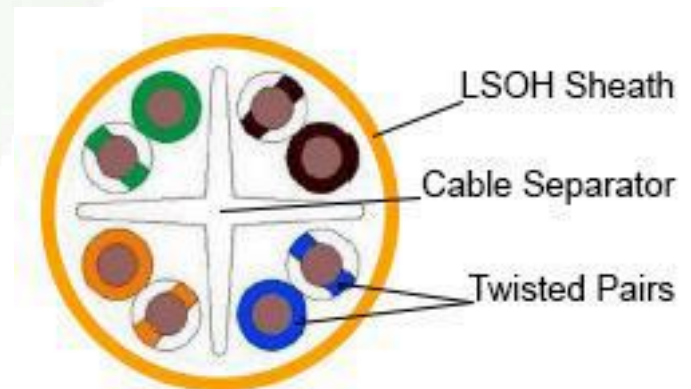

Maxxam Cat 6 U/UTP Cable - LSZH

- Standards compliant
- Small Overall Diameter
- Excellent Crosstalk Performance
- 305m Reelex Box
- CPR Compliant versions to Dca-s1a, d1, a1 standards

Features:

- U/UTP Construction
- LSZH Orange Sheath
- 6.1mm Overall Diameter (Dca Version)
- Excellent NEXT and Return Loss Performance
- Metre marked from 305m to 1m for easy assessment of remaining cable Supplied in 305m 'Reelex' box for ease and speed of installation

Product Overview:

The Maxxam Cat 6 U/UTP Cable offers Cat 6 standards compliant performance and supports high speed protocols up to 1G Ethernet. The cable is backwards compatible to all preceding cabling categories, ensuring support of all IP applications designed to run over them.

The U/UTP construction has a plastic central separator that ensures excellent NEXT performance. The overall diameter of just 6.1mm enables tighter bend radii (just 24mm after installation) and facilitates the installation of more cables in a given size of containment.

Supplied in 305m Reelex Box, multiple cables are easily installed without the need for axle stands and the 305m to 1m cable metre marking makes it easy to determine precisely how much cable remains in a box.