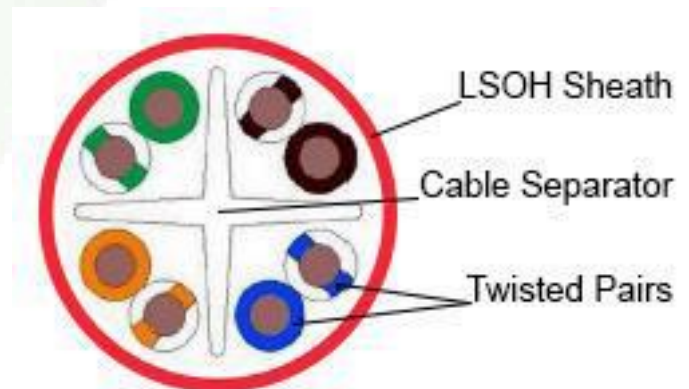

Maxxam Cat 6 U/UTP Cable - LSZH

- Standards compliant
- Small Overall Diameter
- Excellent Crosstalk Performance
- 305m Reelex Box
- CPR Compliant versions to Dca-s1a, d1, a1 standards

Features:

- U/UTP Construction
- LSZH Red Sheath
- 6.1mm Overall Diameter (Dca Version)
- Excellent NEXT and Return Loss Performance
- Metre marked from 305m to 1m for easy assessment of remaining cable Supplied in 305m 'Reelix' box for ease and speed of installation

Product Overview:

The Maxxam Cat 6 U/UTP Cable offers Cat 6 standards compliant performance and supports high speed protocols up to 1G Ethernet. The cable is backwards compatible to all preceding cabling categories, ensuring support of all IP applications designed to run over them.

The U/UTP construction has a plastic central separator that ensures excellent NEXT performance. The overall diameter of just 6.1mm enables tighter bend radii (just 24mm after installation) and facilitates the installation of more cables in a given size of containment.

Supplied in 305m Reelex Box, multiple cables are easily installed without the need for axle stands and the 305m to 1m cable metre marking makes it easy to determine precisely how much cable remains in a box.