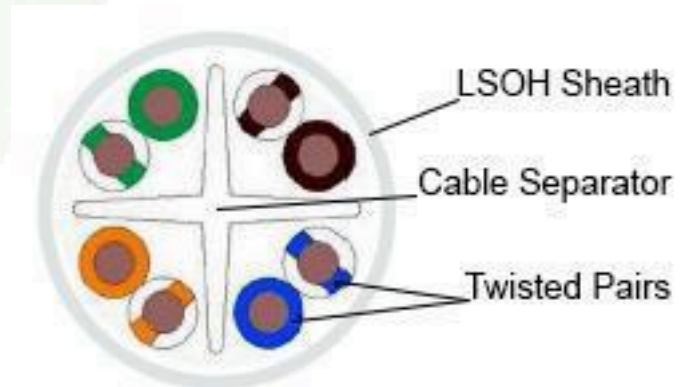

Maxxam Cat 6 U/UTP Cable - LSZH

- Standards compliant
- Small Overall Diameter
- Excellent Crosstalk Performance
- 305m Reelex Box
- CPR Compliant versions to Dca-s1a, d1, a1 standards

Features:

- U/UTP Construction
- LSZH White Sheath
- 6.1mm Overall Diameter (Dca Version)
- Excellent NEXT and Return Loss Performance
- Metre marked from 305m to 1m for easy assessment of remaining cable Supplied in 305m 'Reelex' box for ease and speed of installation

Product Overview:

The Maxxam Cat 6 U/UTP Cable offers Cat 6 standards compliant performance and supports high speed protocols up to 1G Ethernet. The cable is backwards compatible to all preceding cabling categories, ensuring support of all IP applications designed to run over them.

The U/UTP construction has a plastic central separator that ensures excellent NEXT performance. The overall diameter of just 6.1mm enables tighter bend radii (just 24mm after installation) and facilitates the installation of more cables in a given size of containment.

Supplied in 305m Reelex Box, multiple cables are easily installed without the need for axle stands and the 305m to 1m cable metre marking makes it easy to determine precisely how much cable remains in a box.